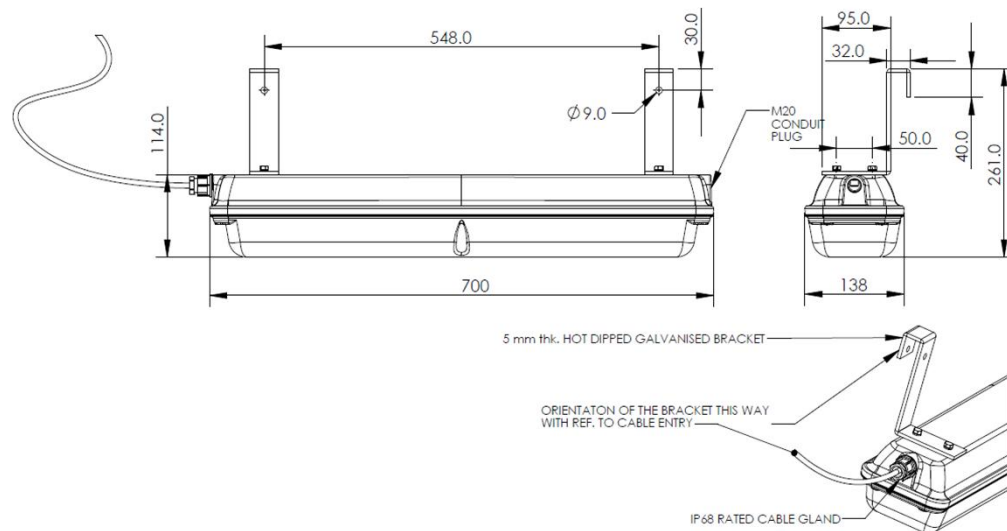

## Mechanical data:

Material housing:	Die-cast aluminium body
Material cover:	Polycarbonat diffuser
Fixation of cover:	6 x stainless 5mm Unbraco
Cable gland:	1 x M20
Cable entry:	2 X M20
IP class:	IP66
Mounting:	Wall – ceiling or on a vertical cableladder
Ambient temperature:	-20°C - +40°C

## Electrical data:

Powersupply:	230V AC 50 Hz
Power consumption:	30 watt.
Lightsources:	LED
Color temp.:	4000 kelvin
Insulation class:	Class I or II

Herstedoestervej 19  
DK - 2600 Glostrup  
Telephone +45 43455010  
Telefax +45 43455011  
www.safeexit.dk