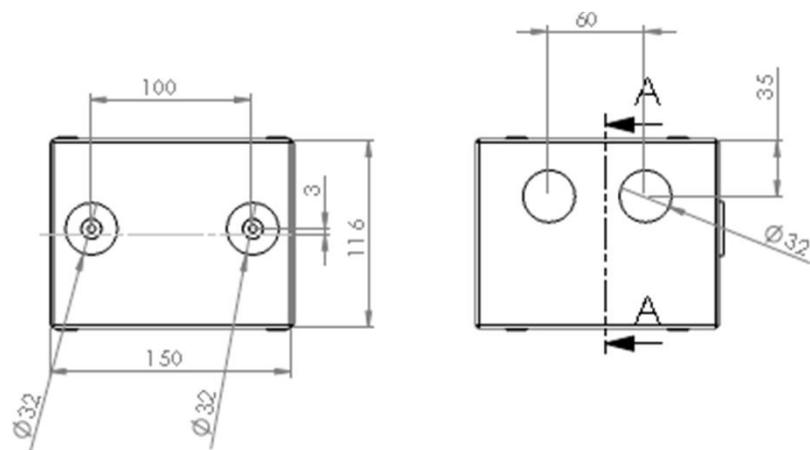

SafetyCube LED

Design: SafeEXIT A/S

Application:

Paniclight for metro- and traintunnels

Mechanical data:

Housing:	Stainless steel AISI 316L
Cable glands:	2xM32 kabel \varnothing 17 - 25mm
IP class:	IP66
Isolation class:	Class I or II
Mounting:	Direct on handrail bracket.
Mouting height:	Approx. 0,9 meter
Ambiant temperature:	-20°C - +40°C
Spacing:	Approx . 10 meter

Electrical data:

Power supply:	230V AC 50 Hz
Power consumption:	10 watt.
Light source:	6 x 1,5 watt LED
Lightdistribution:	LED lenz
Color temp.:	4000 - 5600 kelvin
Fuse:	1 x 2A T 5X20
Loop terminalers:	4x2x6mm ² (fireproof)