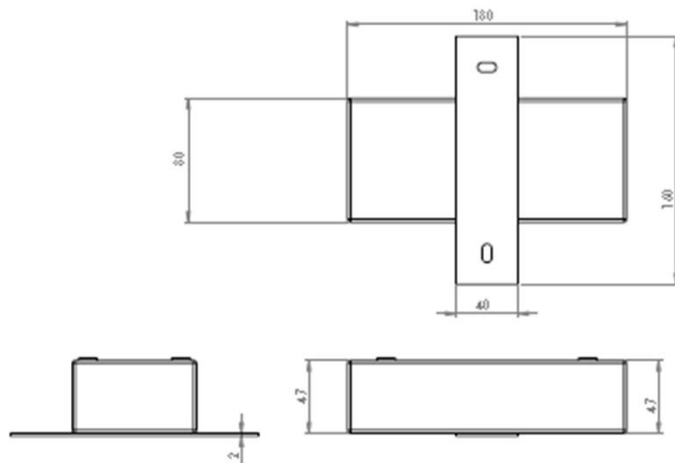

SafetyGuide

Design: SafeExIT A/S

Application:

Evacuation route marker lights for roadtunnels.

Mechanical data:

Housing:	Stainless steel AISI 316L
Cable gland:	1 x M20
IP class:	IP66
Isolations class:	Class I or II
Mounting:	Vertical on wall
Ambient temperature:	-20°C - +40°C

Electrical data:

Power supply:	230V AC 50 Hz
Total power consumption:	10 watt.
Light source:	6 x LED
LED color temperture:	4000 - 5000kelvin
Dimmerble driver:	Down to I max 40cd

Herstedoestervej 19
DK - 2600 Glostrup
Telephone +45 43455010
Telefax +45 43455011
www.safeexit.dk