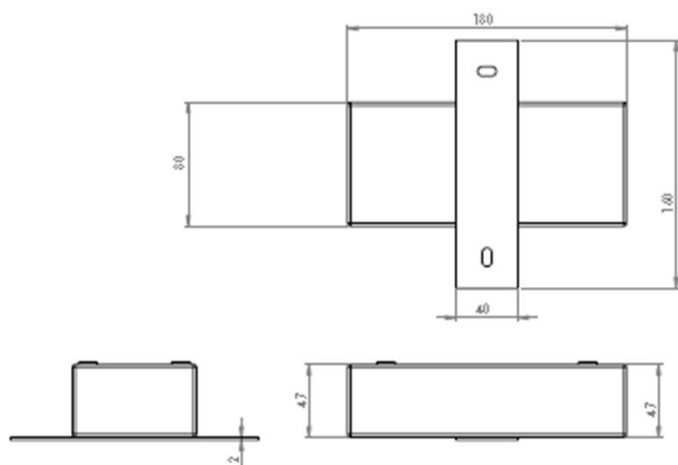

SafetyMarker

Design: SafeExIT A/S

Application:

Green marker lights for emergency doors.

Mechanical data:

Housing:	Stainless steel AISI 316L
Cable gland:	1 x M20
IP class:	IP66
Isolations class:	Class I or II
Mounting:	Vertical on wall
Ambient temperature:	-20°C - +40°C

Electrical data:

Power supply:	230V AC 50 Hz
Total power consumption:	10 watt.
Light source:	6 x LED
LED color:	Green

Herstedoestervej 19
DK - 2600 Glostrup
Telephone +45 43455010
Telefax +45 43455011
www.safeexit.dk

SAFEEXIT^{a/s}

1234